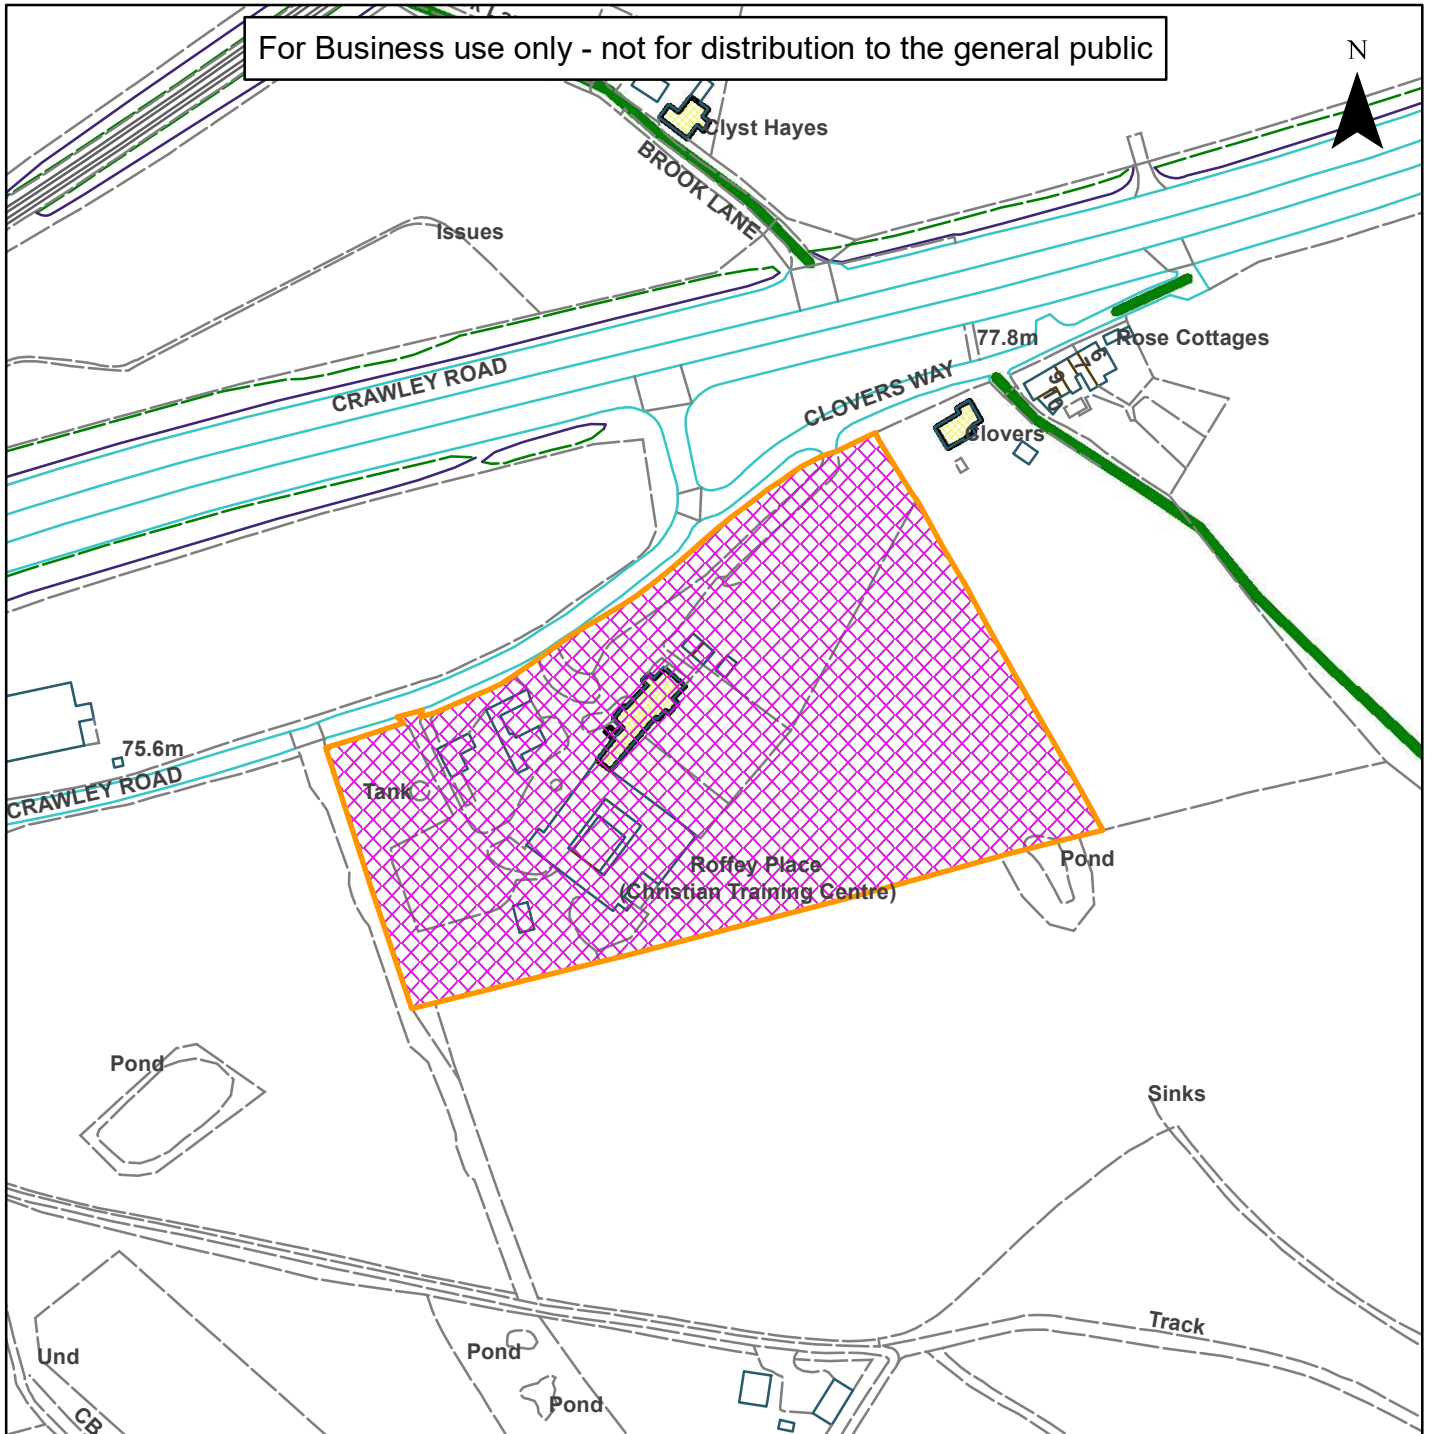

08) DC/22/0939

Horsham  
District  
Council

Roffey Place, Old Crawley Road, Faygate, Horsham, West Sussex,  
RH12 4RU

For Business use only - not for distribution to the general public

Scale: 1:2,500

Reproduced by permission of Ordnance Survey map on behalf  
of HMSO. © Crown copyright and database rights (2019).  
Ordnance Survey Licence.100023865